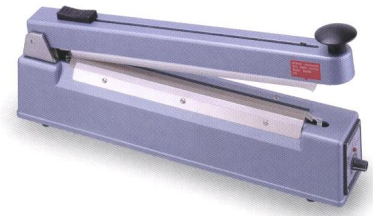

## TISH-Series

Impulse hand sealers seal poly bags and other thermoplastic materials quickly and efficiently without any warm-up time. Depending on the model of the machine, material up to 16" wide and 10mil total thickness can be sealed. The sealers are equipped with a plug-in electronic timer which controls the different sealing times needed for different materials' varying thickness. The timer automatically beeps when the seal is done. Once the timer is set, the sealer will give a consistently flat seal. It is recommended that the user hold the seal bar down for a few seconds more after the light goes out to ensure enough time for the seal to cool and set.

TISH-100/TISH 105  
TISH 200/TISH-205

TISH-300/TISH-205  
TISH 400/TISH-405

TISH-200C/TISH-205C  
TISH-300/TISH-305C

- **TISH series** are light blue in color and are available in 4", 8" 12", and 16" with a 2mm or 5mm seal width. Manufacturer's kit includes 2 elements and 2 Teflon covers.
- **TISH with cutter series** are available in 8" and 12" with a 2mm, 2mm or 5mm seal width. Seal and trim tubing in one step.
- Round wire heating elements are available for **cut** and **seal** applications. No additional charges for the round cut wire. When ordering, add the letters **rnd** to the model number. (Example: 12" hand sealer with round cut wire – TISH-200rnd.)
- **Easy to Operate:** Simply set the timer, insert the bag between the sealing bars, press down and release.