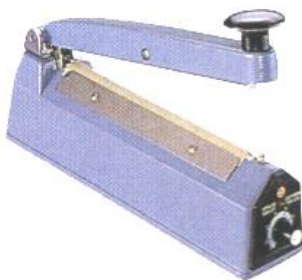

## TISH-Series

Impulse hand sealers seal poly bags and other thermoplastic materials quickly and efficiently without any warm-up time. Depending on the model of the machine, material up to 16" wide and 10mil total thickness can be sealed. The sealers are equipped with a plug-in electronic timer which controls the different sealing times needed for different materials' varying thickness. The timer automatically beeps when the seal is done. Once the timer is set, the sealer will give a consistently flat seal. It is recommended that the user hold the seal bar down for a few seconds more after the light goes out to ensure enough time for the seal to cool and set.

TISH-100/TISH 105  
TISH 200/TISH-205

TISH-300/TISH-205  
TISH 400/TISH-405

TISH-200C/TISH-205C  
TISH-300/TISH-305C

- **TISH series** are light blue in color and are available in 4", 8" 12", and 16" with a 2mm or 5mm seal width. Manufacturer's kit includes 2 elements and 2 Teflon covers.
- **TISH with cutter series** are available in 8" and 12" with a 2mm, 2mm or 5mm seal width. Seal and trim tubing in one step.
- Round wire heating elements are available for **cut** and **seal** applications. No additional charges for the round cut wire. When ordering, add the letters **rnd** to the model number. (Example: 12" hand sealer with round cut wire – TISH-200rnd.)
- **Easy to Operate:** Simply set the timer, insert the bag between the sealing bars, press down and release.